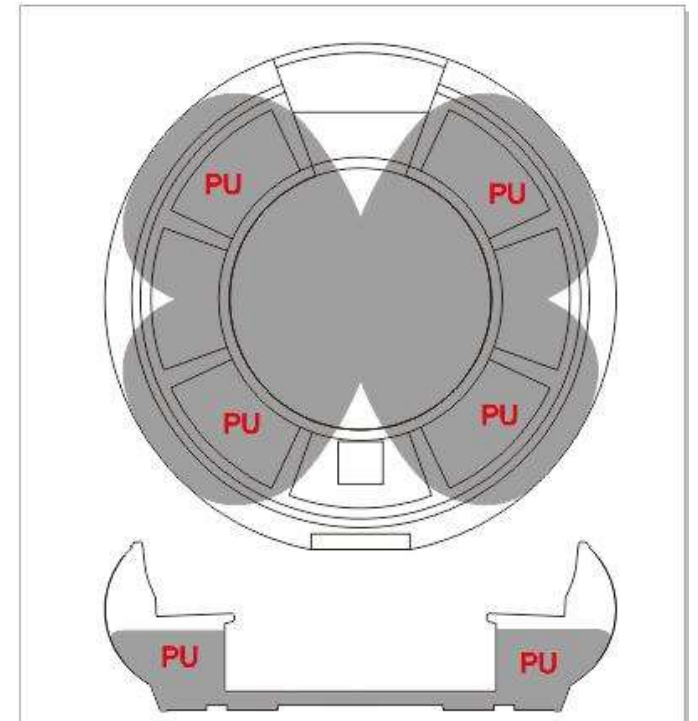

BBQ donut boat

Certification: CE and CCS approval,
material:USA LLDPE with anti-UV and anti-aging material

size of boat:dia:250*250*83cm(h),

size of umbrella:dia:255cm

size of table:dia:95cm

D54 engine:12v/50AH/650W/4km/h

battery:12v/60AH,2pcs

working time:2-4h depend on speed

charge time:6-8h

Seat:7seats

max capacity weight:6 people/570kg

Price including following spare parts:

1 umbrella,1 table,1BBQ grill,1 electric engine,2pcs batteries,1 charger,1 water pump and 1 LED light strap.

size reference

size of the boat

pu foam padding inside
the boat

fibreglass table with
bbq grill
dia.:95cm

ladder arm
material:316# stainless steel

sunshade
dia.:255cm

aluminium alloy floor

Electric motor:12V//50AH/650W