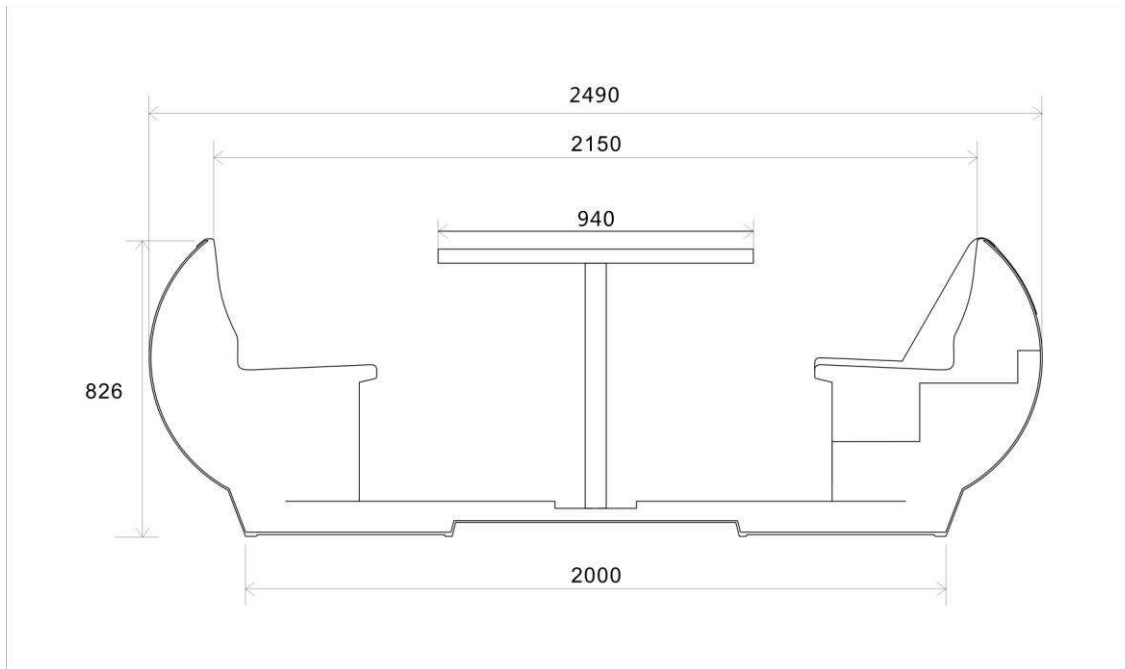

BBQ donut boat

Certification: CE and CCS approval,
material:USA LLDPE with anti-UV and anti-aging material

size of boat:dia:250*250*83cm(h),

size of umbrella:dia:255cm

size of table:dia:95cm

D54 engine:12v/50AH/650W/4km/h

battery:12v/60AH,2pcs

working time:2-4h depend on speed

charge time:6-8h

Seat:7seats

max capacity weight:6 people/570kg

Price including following spare parts:

1 umbrella,1 table,1BBQ grill,1 electric engine,2pcs batteries,1 charger,1 water pump and 1 LED light strap.

size reference

size of the boat

pu foam padding inside
the boat

fibreglass table with
bbq grill
dia.:95cm

ladder arm
material:316# stainless steel

sunshade
dia.:255cm

aluminium alloy floor

Electric motor:12V//50AH/650W